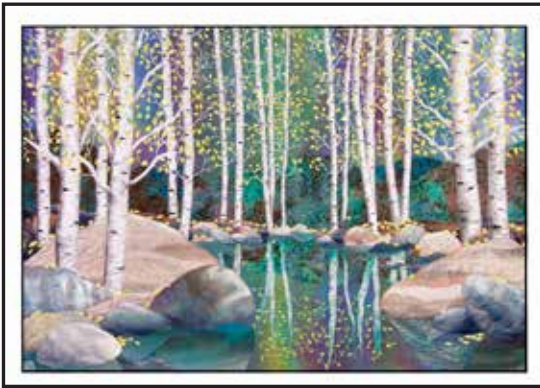

Her art has been praised for its uplifting, positive message, and cheerful bright colors.

Pricing, terms and order form provided separately.

Contact us for more info.

GREETING CARDS

Greeting cards retail individually and include envelope.
5" x 7", glossy front, blank inside. MSRP \$3.75 each.

This collection of Greeting cards feature images created by Karel Hendee.
They are beautiful, inspiring, playful and uplifting.

GC-001
"Aspen Headwaters"

GC-002
"Upstream"

GC-003
"Love Lives On"

GC-004
"Open Spaces"